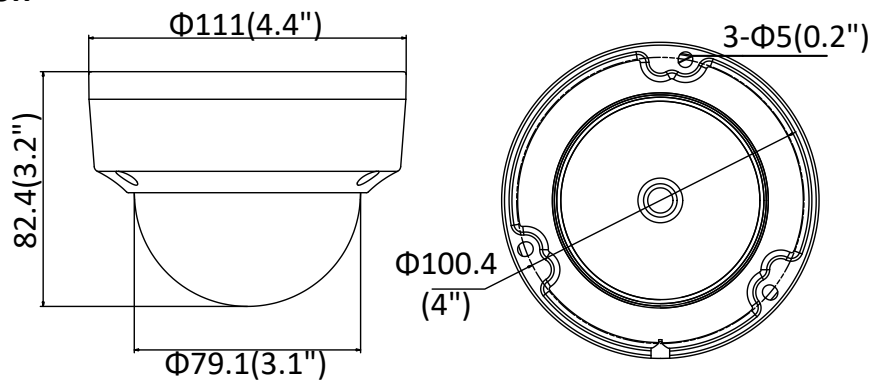

Dimension

Unit: mm