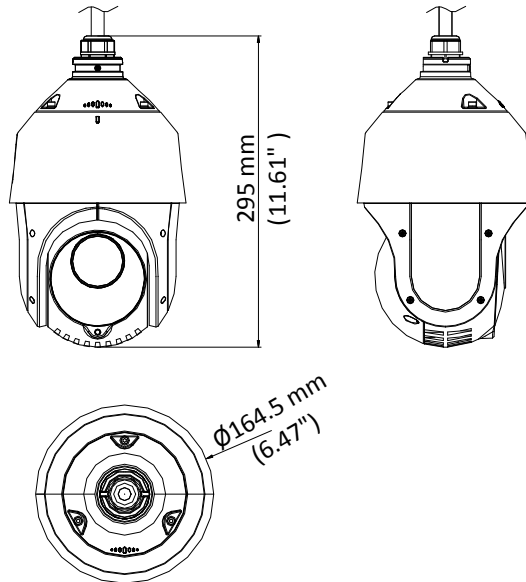

The embedded CMOS chip makes WDR, and real-time 1920 × 1080 resolution possible. With the help of the 25× optical zoom, and IR cut filter, the camera offers more details over an expansive area.

- 1/2.8" HD progressive scan CMOS
- 1920 × 1080 resolution
- 25× optical zoom
- 120 dB true WDR (Wide Dynamic Range)
- Up to 100 m IR distance
- 3D intelligent positioning
- Switchable TVI/AHD/CVI/CVBS video outputs

## Dimensions