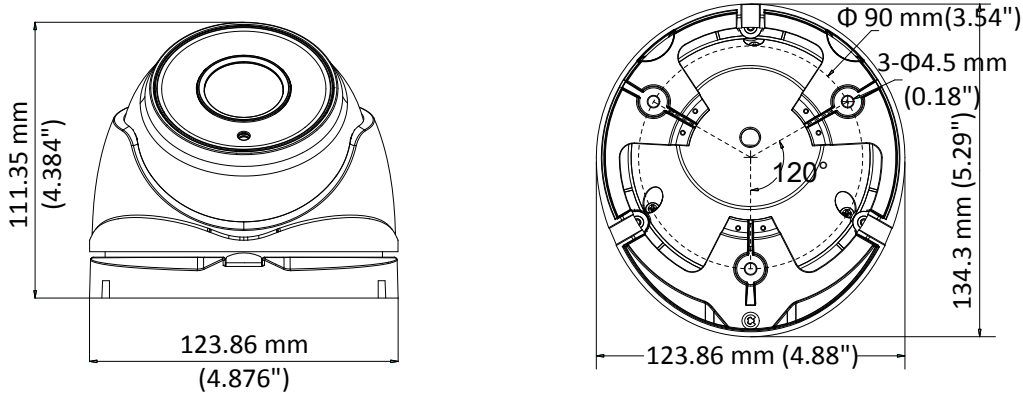

Order Models

DS-2CE56D8T-IT3Z

Dimension

Accessory

Distributed by