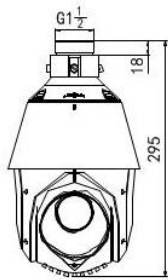

## Specifications

<b>Model</b>	<b>DS-2DE4220IW-DE</b>
<b>Camera Module</b>	
Image Sensor	1/2.8" Progressive Scan CMOS
Min. Illumination	F1.6, AGC On: Color: 0.05 lux, B/W : 0.01 lux, 0 lux with IR
Max. Image Resolution	1920 × 1080
Focal Length	4.7-94.0mm, 20x
Digital Zoom	16X
Zoom Speed	Approx.3s(Optical Wide~Tele)
Angle of View	58.3-3.2 degree (Wide~Tele)
Min. Working Distance	10~1,000mm(Wide~Tele)
Aperture Range	F1.6~F3.5
Focus Mode	Auto / Semiautomatic / Manual
DWDR	Support
Shutter Time	1-1/10,000s
AGC	Auto / Manual
White Balance	Auto / Manual /ATW/Indoor/Outdoor/Daylight lamp/Sodium lamp
Day & Night	IR Cut Filter
Privacy Mask	8 privacy masks programmable
Enhancement	3D DNR, Defog, HLC/BLC, EIS
<b>Pan and Tilt</b>	
Range	Pan:360° endless; Tilt: -15°~90°(Auto Flip)
Speed	Pan Manual Speed: 0.1°~80°/s, Pan Preset Speed: 80°/s Tilt Manual Speed: 0.1°~80°/s, Tilt Preset Speed: 80°/s
Number of Preset	300
Patrol	8 patrols, up to 32 presets per patrol
Pattern	4 pattern scans, record time over 10 minutes for each scan
Park Action	Preset / Patrol / Pattern / Pan scan / Tilt scan / Random scan / Frame scan / Panorama scan
Scheduled Task	Auto scan / Frame scan / Random scan / Patrol / Pattern / Preset / Panorama scan / Tilt scan / Dome reboot / Dome adjust
<b>Features</b>	
Detection	Intrusion detection, Line crossing detection, Motion detection
ROI encoding	Support 4 areas with adjustable levels
<b>Infrared</b>	
IR Distance	Up to 100m
IR Intensity	Automatically adjusted, depending on the zoom ratio
<b>Network</b>	
Ethernet	10Base-T / 100Base-TX, RJ45 connector
Stream	Support three Streams

## Dimensions

Unit: mm