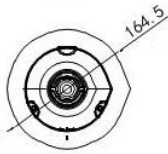

## Specifications

<b>Model</b>	<b>DS-2DE4220IW-DE</b>
<b>Camera Module</b>	
Image Sensor	1/2.8" Progressive Scan CMOS
Min. Illumination	F1.6, AGC On: Color: 0.05 lux, B/W : 0.01 lux, 0 lux with IR
Max. Image Resolution	1920 × 1080
Focal Length	4.7-94.0mm, 20x
Digital Zoom	16X
Zoom Speed	Approx.3s(Optical Wide~Tele)
Angle of View	58.3-3.2 degree (Wide~Tele)
Min. Working Distance	10~1,000mm(Wide~Tele)
Aperture Range	F1.6~F3.5
Focus Mode	Auto / Semiautomatic / Manual
DWDR	Support
Shutter Time	1-1/10,000s
AGC	Auto / Manual
White Balance	Auto / Manual /ATW/Indoor/Outdoor/Daylight lamp/Sodium lamp
Day & Night	IR Cut Filter
Privacy Mask	8 privacy masks programmable
Enhancement	3D DNR, Defog, HLC/BLC, EIS
<b>Pan and Tilt</b>	
Range	Pan:360° endless; Tilt: -15°~90°(Auto Flip)
Speed	Pan Manual Speed: 0.1°~80°/s, Pan Preset Speed: 80°/s Tilt Manual Speed: 0.1°~80°/s, Tilt Preset Speed: 80°/s
Number of Preset	300
Patrol	8 patrols, up to 32 presets per patrol
Pattern	4 pattern scans, record time over 10 minutes for each scan
Park Action	Preset / Patrol / Pattern / Pan scan / Tilt scan / Random scan / Frame scan / Panorama scan
Scheduled Task	Auto scan / Frame scan / Random scan / Patrol / Pattern / Preset / Panorama scan / Tilt scan / Dome reboot / Dome adjust
<b>Features</b>	
Detection	Intrusion detection, Line crossing detection, Motion detection
ROI encoding	Support 4 areas with adjustable levels
<b>Infrared</b>	
IR Distance	Up to 100m
IR Intensity	Automatically adjusted, depending on the zoom ratio
<b>Network</b>	
Ethernet	10Base-T / 100Base-TX, RJ45 connector
Stream	Support three Streams

## Dimensions

Unit: mm