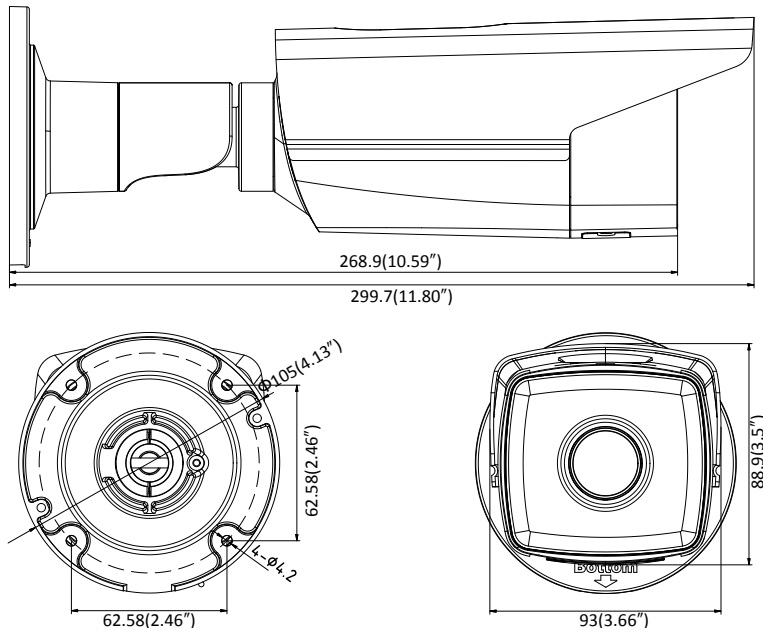

Dimensions

Unit: mm

Accessories

Distributed by

HIKVISION®

Headquarters

No.555 Qianmo Road, Binjiang District,
Hangzhou 310051, China
T +86-571-8807-5998
overseasbusiness@hikvision.com

Hikvision USA
T +1-909-895-0400
sales.usa@hikvision.com

Hikvision Australia
T +61-2-8599-4233
salesau@hikvision.com

Hikvision India
T +91-22-28469900
sales@pramahikvision.com

Hikvision Canada
T +1-866-200-6690
sales.canada@hikvision.com

Hikvision Thailand
T +662-275-9949
sales.thailand@hikvision.com

Hikvision Europe
T +31-23-5542770
sales.eu@hikvision.com

Hikvision Italy
T +39-0438-6902
info.it@hikvision.com

Hikvision Brazil
T +55 11 3318-0050
Latam.support@hikvision.com

Hikvision Turkey
T +90 (216)521 7070- 7074
sales.tr@hikvision.com

Hikvision Malaysia
T +601-7652-2413
sales.my@hikvision.com

Hikvision UK & Ireland
T +01628-902140
sales.uk@hikvision.com

Hikvision South Africa
Tel: +27 (10) 0351172
sale.africa@hikvision.com

Hikvision France
T +33(0)1-85-330-450
info.fr@hikvision.com

Hikvision Kazakhstan
T +7-727-9730667
nikia.panfilov@hikvision.ru

Hikvision Vietnam
T +84-974270888
sales.vt@hikvision.com

Hikvision UAE
T +971-4-4432090
salesme@hikvision.com

Hikvision Singapore
T +65-6684-4718
sg@hikvision.com

Hikvision Spain
T +34-91-737-16-55
info.es@hikvision.com

Hikvision Tashkent
T +99-87-1238-9438
uzb@hikvision.ru

Hikvision Hong Kong
T +852-2151-1761
info.hk@hikvision.com

Hikvision Russia
T +7-495-669-67-99
sateru@hikvision.com

Hikvision Korea
T +82-(0)31-731-8817
sales.korea@hikvision.com

Hikvision Poland
T +48-22-460-01-50
info.pl@hikvision.com

Hikvision Indonesia
T +62-21-2933759
Sales.Indonesia@hikvision.com

Hikvision Colombia
sales.colombia@hikvision.com