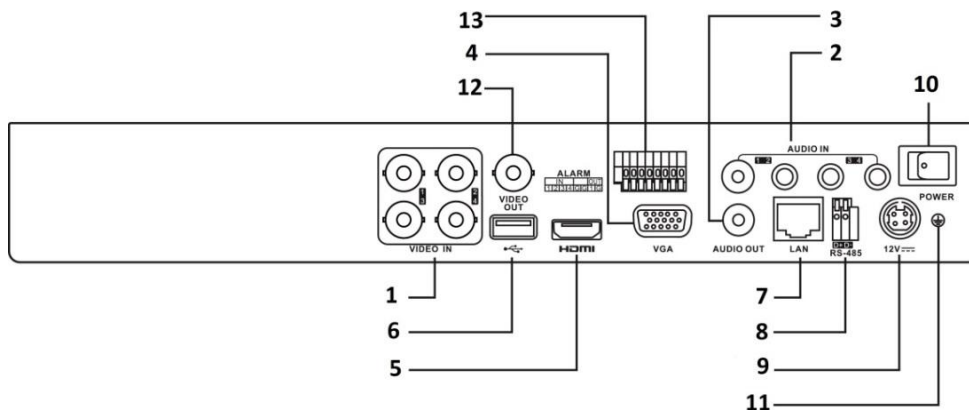

#### Network & Ethernet Access

- Hik-Connect & DDNS (Dynamic Domain Name System) for easy network management
- 1 RJ45 10M/100M/1000M self-adaptive Ethernet interface
- Output bandwidth limit configurable

## Physical Interfaces

Index	Description	Index	Description
1	VIDEO IN	8	RS-485 Serial Interface
2	AUDIO IN, RCA Connector	9	12 VDC Power Input
3	AUDIO OUT, RCA Connector	10	Power Switch
4	VGA Interface	11	GND
5	HDMI Interface	12	VIDEO OUT
6	USB Interface	13	Alarm In/Out
7	LAN Network Interface		