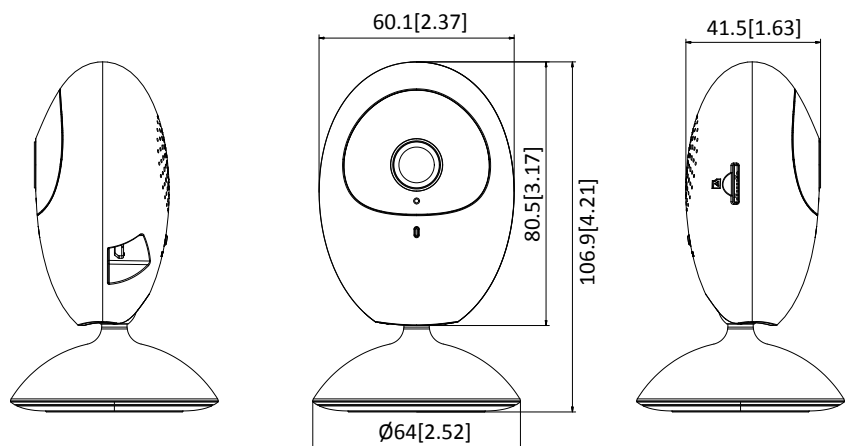

DS-2CV2U01FD-IW/(16G-T/32G-T/64G-T) 1.0 MP Network Cube Camera

Key Features

- Up to 1.0 megapixel high resolution
- Two video streams
- 2.8mm fixed lens
- Digital Wide Dynamic Range
- 3D Digital Noise Reduction
- Build-in microphone and speaker, support two-way audio
- Support on-board storage, up to 128GB
- Up to 10 m IR range
- Built-in Wi-Fi
- DC 5V \pm 15 %, micro USB interface
- Mobile Monitoring via Hik-Connect or iVMS-4500

Wi-Fi	
Wireless Standards	IEEE802.11b, 802.11g, 802.11n
Frequency Range	2.4 GHz - 2.4835 GHz
Channel Bandwidth	20/40MHz Support
Protocols	802.11b: CCK, QPSK, BPSK, 802.11g/n: OFDM
Security	64/128-bit WEP, WPA/WPA2, WPA-PSK/WPA2-PSK, WPS
Transfer Rates	11b: 11Mbps, 11g: 54Mbps, 11n: up to 150Mbps
Wireless Range	50 meters (The performance varies based on actual environment)
General	
Operating Conditions	-10 °C to 40°C (14 °F to 104 °F), Humidity 95% or less (non-condensing)
Power Supply	DC 5V ± 15 %, micro USB interface
Current	Max. 0.9 A
Power Consumption	Max. 4.5W
IR Range	Up to 10 meters
Material	Plastic
Memory Card	DS-2CV2U01FD-IW: no memory card included DS-2CV2U01FD-IW/16G-T: includes a 16 GB memory card DS-2CV2U01FD-IW/32G-T: includes a 32 GB memory card DS-2CV2U01FD-IW/64G-T: includes a 64 GB memory card
Dimensions	Φ 64 × 106.9 mm (Φ 2.52" × 4.21")
Weight	115 g (0.25 lbs)

Ordering Models

DS-2CV2U01FD-IW, DS-2CV2U01FD-IW/16G-T, DS-2CV2U01FD-IW/32G-T, DS-2CV2U01FD-IW/64G-T

Dimensions

UNIT: mm [inch]

Distributed by

**HIKVISION®****Headquarters**

No.555 Qianmo Road, Binjiang District,
Hangzhou 310051, China
T +86-571-8807-5998
overseasbusiness@hikvision.com