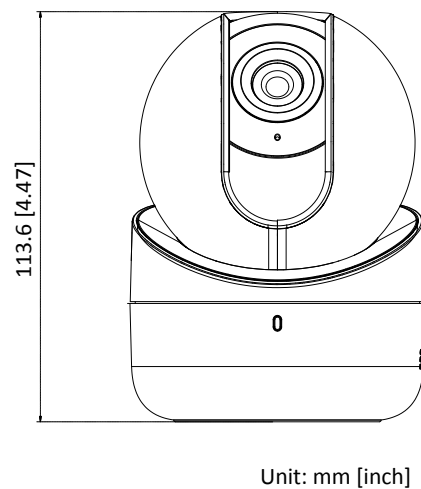

On-board Storage	Built-in microSD/SDHC/SDXC slot, up to 128 GB
Audio Interface	1 build-in microphone, 1 build-in speaker
Reset	Yes
Wi-Fi	
Wireless Standards	IEEE802.11b, 802.11g, 802.11n
Frequency Range	2.4 GHz - 2.4835 GHz
Channel Bandwidth	20/40MHz Support
Protocols	802.11b: CCK, QPSK, BPSK, 802.11g/n: OFDM
Security	64/128-bit WEP, WPA/WPA2, WPA-PSK/WPA2-PSK, WPS
Transfer Rates	11b: 11Mbps, 11g: 54Mbps, 11n: up to 150Mbps
Wireless Range	50 meters (The performance varies based on actual environment)
General	
Operating Conditions	-10 °C to 40°C (14 °F to 104 °F), Humidity 95% or less (non-condensing)
Power Supply	DC 5V ± 10 %, micro USB interface
Current	Max. 1.4A
Power Consumption	Max. 7W
IR Range	Up to 5 meters
Material	Plastic
Memory Card	DS-2CV2Q01FD-IW: no memory card included DS-2CV2Q01FD-IW/16G-T: includes a 16 GB memory card DS-2CV2Q01FD-IW/32G-T: includes a 32 GB memory card DS-2CV2Q01FD-IW/64G-T: includes a 64 GB memory card
Dimensions	Φ 82.4 × 113.6 mm (Φ 3.25" × 4.47")
Weight (include package)	Approx. 510g (1.12 lb)

Ordering Models

DS-2CV2Q01FD-IW, DS-2CV2Q01FD-IW/16G-T, DS-2CV2Q01FD-IW/32G-T, DS-2CV2Q01FD-IW/64G-T

Dimensions