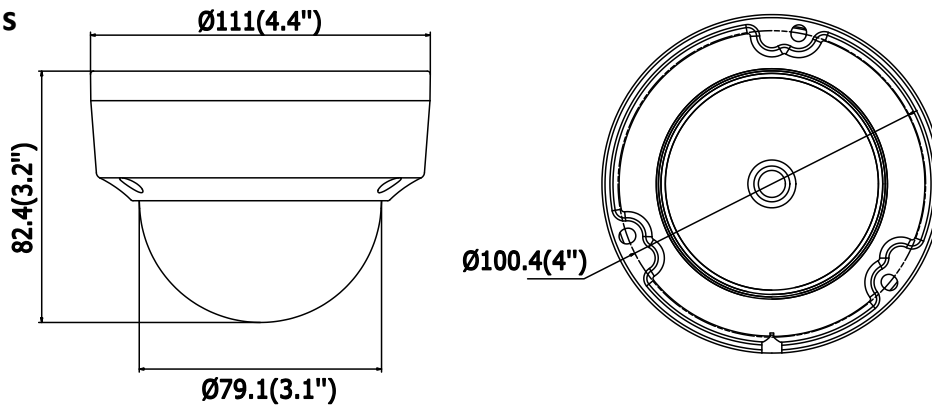

Dimensions

Unit: mm

Accessories

Distributed by