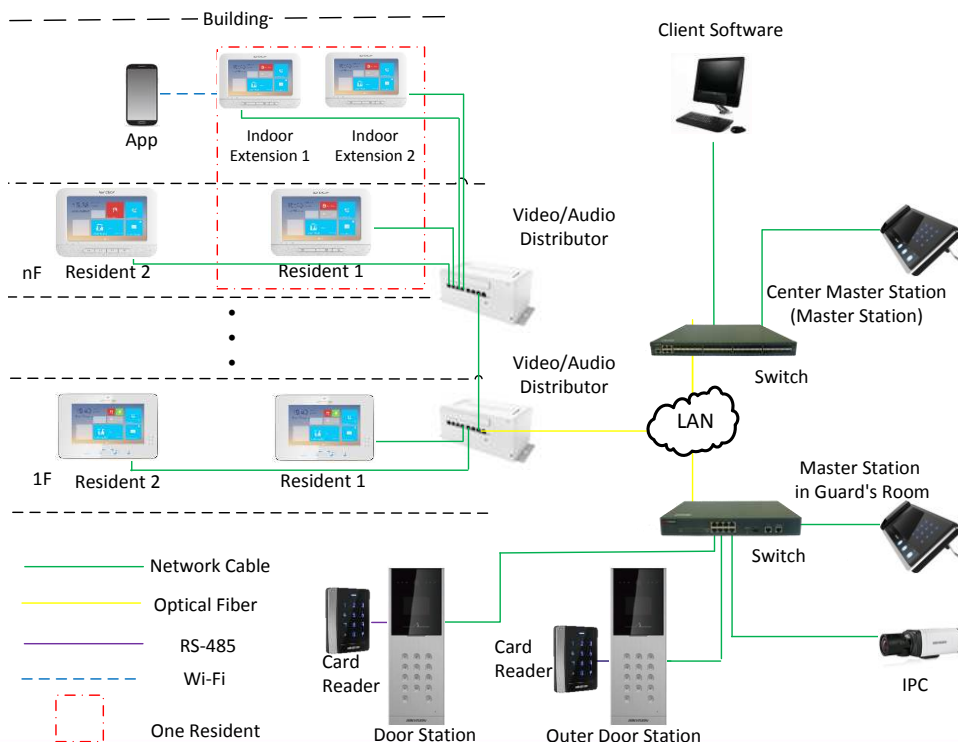

Typical Application