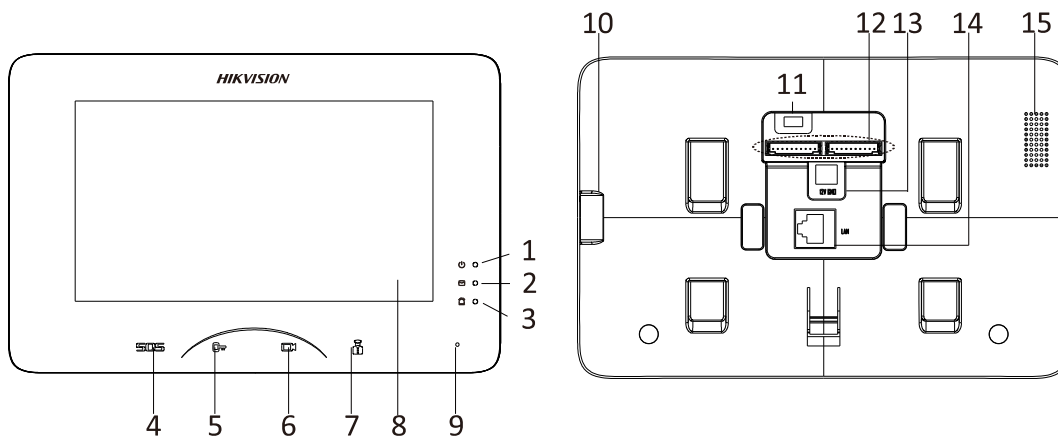

Appearance and Interfaces

Index	Description	Index	Description
1	Power Supply Indicator	9	Microphone
2	Information Indicator	10	TF Card Slot
3	Alarm Indicator	11	Serial Port
4	SOS Touch Key	12	Terminals
5	Unlock Touch Key	13	Power Supply Interface
6	Live View Touch Key	14	Network Interface
7	Management Center Touch Key	15	Loudspeaker
8	LCD Display Screen		

Distributed by

Available Model

DS-KH8300-T

HIKVISION®

Headquarters

No.555 Qianmo Road, Binjiang District,
Hangzhou 310051, China
T +86-571-8807-5998
overseasbusiness@hikvision.com

Hikvision USA
T +1-909-895-0400
sales.usa@hikvision.com

Hikvision Italy
T +39-0438-6902
info.it@hikvision.com

Hikvision Singapore
T +65-6684-4718
sg@hikvision.com

Hikvision Africa
T +27 (0) 0351172
sale.africa@hikvision.com

Hikvision Europe
T +31-23-55-42-770
info.eu@hikvision.com

Hikvision France
T +33(0)1-85-330-450
info.fr@hikvision.com

Hikvision Oceania
T +61-2-8599-4233
salesau@hikvision.com

Hikvision Hong Kong
T +852-2151-1761

Hikvision Middle East
T +971-4-8816086
salesme@hikvision.com

Hikvision Spain
T +34-91-737-16-55
info.es@hikvision.com

Hikvision Canada
T +1-909-895-0400
sales.usa@hikvision.com

Hikvision Russia
T +7-495-669-67-99
saleru@hikvision.com

Hikvision Poland
T +48-22-460-01-50
poland@hikvision.com

Hikvision Korea
T +82-31-731-8841
sales.korea@hikvision.com

Hikvision India
T +91-22-28469900
sales@pramahikvision.com

Hikvision UK
T +01628-902140
support.uk@hikvision.com

Hikvision Brazil
T +55 11 3318-0050
Latam.support@hikvision.com