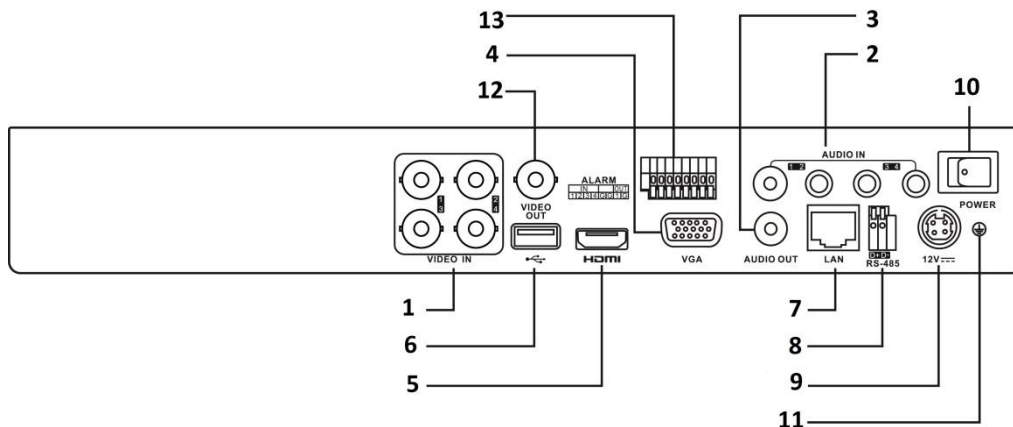

Physical Interfaces

NOTE

The rear panel of DS-7208HUHI-F1/N provides 8 video input interfaces.

Index	Description	Index	Description
1	VIDEO IN	8	RS-485 Serial Interface
2	AUDIO IN, RCA Connector	9	12 VDC Power Input
3	AUDIO OUT, RCA Connector	10	Power Switch
4	VGA Interface	11	GND
5	HDMI Interface	12	VIDEO OUT
6	USB Interface	13	Alarm In/Out
7	LAN Network Interface		

Distributed by

Available Models

DS-7204HUHI-F1/N, DS-7208HUHI-F1/N

HIKVISION®

Headquarters

No.555 Qianmo Road, Binjiang District,
Hangzhou 310051, China
T +86-571-8807-5998
overseasbusiness@hikvision.com

Hikvision USA
T +1-909-895-0400
sales.usa@hikvision.com

Hikvision Italy
T +39-0438-6902
info.it@hikvision.com

Hikvision Singapore
T +65-6684-4718
sg@hikvision.com

Hikvision Africa
T +27 (10) 0351172
sale.africa@hikvision.com

Hikvision Europe
T +31-23-55-42-770
info.eu@hikvision.com

Hikvision France
T +33(0)1-85-330-450
info.fr@hikvision.com

Hikvision Oceania
T +61-2-8599-4233
salesau@hikvision.com

Hikvision Hong Kong
T +852-2151-1761

Hikvision Middle East
T +971-4-8816086
salesme@hikvision.com

Hikvision Spain
T +34-91-737-16-55
info.es@hikvision.com

Hikvision Canada
T +1-909-895-0400
sales.usa@hikvision.com

Hikvision Russia
T +7-495-669-67-99
saleru@hikvision.com

Hikvision Poland
T +48-22-460-01-50
poland@hikvision.com

Hikvision Korea
T +82-31-731-8841
sales.korea@hikvision.com

Hikvision India
T +91-22-28469900
sales@pramahikvision.com

Hikvision UK
T +01628-902140
support.uk@hikvision.com

Hikvision Brazil
T +55 11 3318-0050
Latam.support@hikvision.com