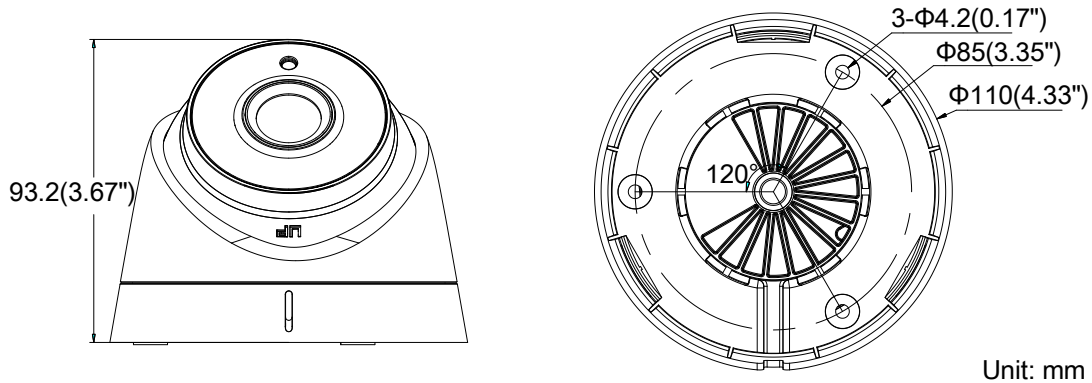

DS-2CE56D7T-IT3 HD1080P WDR EXIR Turret Camera

Key Features

- 2 Megapixel high-performance CMOS
- Analog HD output, up to 1080P resolution
- True Day/Night
- OSD menu, DNR, Smart IR
- True WDR, up to 120dB
- EXIR technology, up to 40m IR distance
- IP66 weatherproof
- Up the Coax(HIKVISION-C)

Specifications

Camera	
Image Sensor	2MP CMOS Image Sensor
Signal System	PAL/NTSC
Effective Pixels	1928(H)*1088(V)
Min. illumination	0.01 Lux @ (F1.2,AGC ON),0 Lux with IR
Shutter Time	1/25(1/30)s to 1/50,000s
Lens	2.8mm, 3.6mm, 6mm, 8mm, 12mm, 16mm optional
	Angle of View: 103°(2.8mm), 82.2°(3.6mm), 54°(6mm), 37.7°(8mm), 24.3°(12mm), 18.8°(16mm)
Lens Mount	M12
Day & Night	ICR
Angle Adjustment	Pan: 0° - 360°; Tilt: 0° - 75°; Rotate: 0° - 360°
Synchronization	Internal Synchronization
WDR	120dB
Video Frame Rate	1080p@25fps/1080p@30fps
HD Video Output	1 Analog HD output
S/N Ratio	>62dB
Menu	
AGC	Support
D/N Mode	Color/BW/SMART
White Balance	ATW/ MWB
BLC	Support
Functions	Wide Dynamic Range, Digital noise reduction, Mirror, SMART IR
General	
Operating Conditions	-40 °C – 60 °C (-40 °F – 140 °F), Humidity 90% or less (non-condensing)
Power Supply	12 VDC ± 15%
Power Consumption	Max. 5W
Protection Level	IP66
IR Range	Up to 40m
Communication	Up the coax, Protocol: HIKVISION-C (TVI output)
Dimensions	φ110mm×93.2mm (φ4.33"×3.67")
Weight	Approx. 350g (0.77lb)

Order Models

DS-2CE56D7T-IT3

Dimensions

Unit: mm

Accessories

DS-1272ZJ-110-TRL

Wall Mounting

DS-1275ZJ