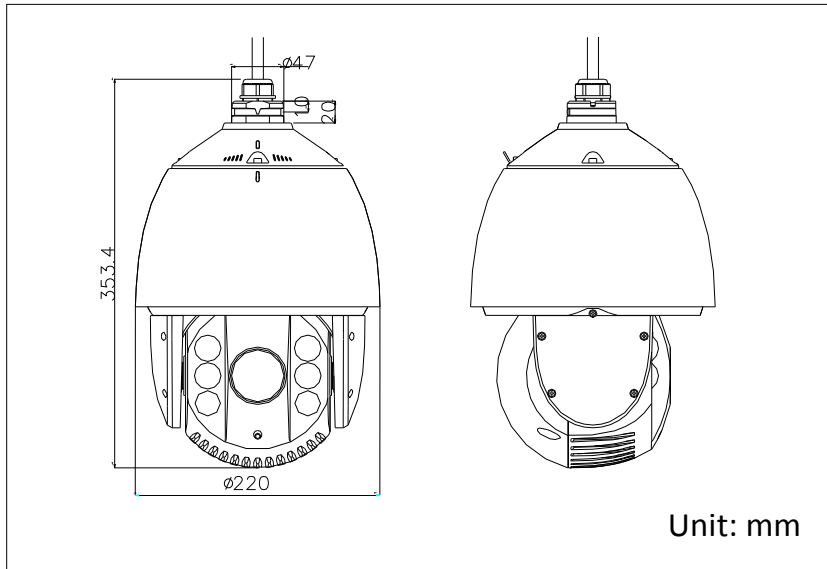

Order Model

DS-2AE7230TI-A, 24VAC, outdoor

Dimensions

Accessories